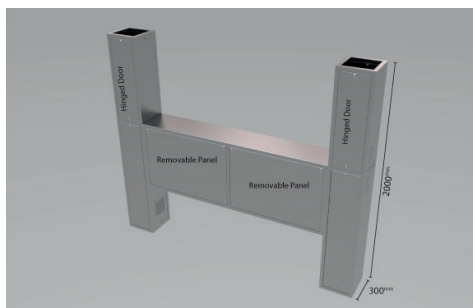

Spec Sheet | SDU2R (Service Distribution Unit) 2 Risers

The CK Direct range of Service Distribution Units provides off the shelf components affording a cost effective way of distributing services to commercial cooking applications. Our system is totally modular in its construction and is expandable to facilitate any cooking 'line up'. Pre-assembled off site, the unit eliminates the co-ordination of other trades, allowing a single point of connection for final connections of service.

Developed for use in commercial kitchens

- Constructed of 304/430 grade stainless steel
- Custom made to suit each application
- Available as either wall or island types
- All panels are fully removable
- Fully accessible for easy cleaning and maintenance
- Dedicated service risers with hinged doors
- Can be supplied with or without integral services
- Modular expandable design and construction

Model No.	Width (mm)	Depth (mm)	Height (mm)	Riser height	Price (£)
SDU2R-1200	1200	300	1200	2000	1570
SDU2R-1400	1400	300	1200	2000	1640
SDU2R-1600	1600	300	1200	2000	1710
SDU2R-1800	1800	300	1200	2000	1780
SDU2R-2000	2000	300	1200	2000	1850
SDU2R-2200	2200	300	1200	2000	1920
SDU2R-2400	2400	300	1200	2000	1990
SDU2R-2600	2600	300	1200	2000	2060
SDU2R-2800	2800	300	1200	2000	2130
SDU2R-3000	3000	300	1200	2000	2300
SDU2R-3200	3200	300	1200	2000	2400
SDU2R-3400	3400	300	1200	2000	2600
SDU2R-3600	3600	300	1200	2000	2800
SDU2R-3800	3800	300	1200	2000	3000

Please call our sales team for delivery costs – 01733 230378