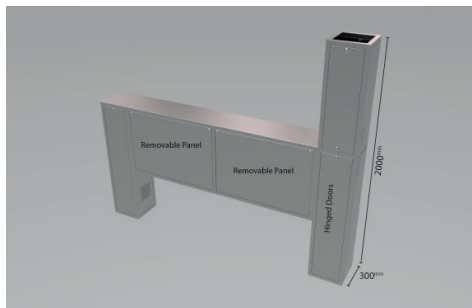

Spec Sheet | SDU1R (Service Distribution Unit) Riser Front

The CK Direct range of Service Distribution Units provides off the shelf components affording a cost effective way of distributing services to commercial cooking applications. Our system is totally modular in its construction and is expandable to facilitate any cooking 'line up'. Pre-assembled off site, the unit eliminates the co-ordination of other trades, allowing a single point of connection for final connections of service.

Developed for use in commercial kitchens

- Constructed of 304/430 grade stainless steel
- Custom made to suit each application
- Available as either wall or island types
- All panels are fully removable
- Fully accessible for easy cleaning and maintenance
- Dedicated service risers with hinged doors
- Can be supplied with or without integral services
- Modular expandable design and construction

Model No.	Width (mm)	Depth (mm)	Height (mm)	Riser height	Price (£)
SDU1R-1200	1200	300	1200	2000	1270
SDU1R-1400	1400	300	1200	2000	1290
SDU1R-1600	1600	300	1200	2000	1360
SDU1R-1800	1800	300	1200	2000	1430
SDU1R-2000	2000	300	1200	2000	1550
SDU1R-2200	2200	300	1200	2000	1720
SDU1R-2400	2400	300	1200	2000	1890
SDU1R-2600	2600	300	1200	2000	2060
SDU1R-2800	2800	300	1200	2000	2230
SDU1R-3000	3000	300	1200	2000	2490
SDU1R-3200	3200	300	1200	2000	2600
SDU1R-3400	3400	300	1200	2000	2800
SDU1R-3600	3600	300	1200	2000	3000
SDU1R-3800	3800	300	1200	2000	3200

Please call our sales team for delivery costs – 01733 230378