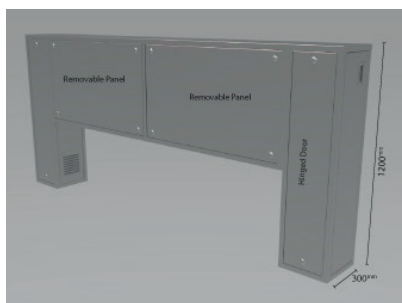

Spec Sheet | SDU (Service Distribution Unit)

The CK Direct range of Service Distribution Units provides off the shelf components affording a cost effective way of distributing services to commercial cooking applications. Our system is totally modular in its construction and is expandable to facilitate any cooking 'line up'. Pre-assembled off site, the unit eliminates the co-ordination of other trades, allowing a single point of connection for final connections of service.

Developed for use in commercial kitchens

- Constructed of 304/430 grade stainless steel
- Custom made to suit each application
- Available as either wall or island types
- All panels are fully removable
- Fully accessible for easy cleaning and maintenance
- Dedicated service risers with hinged doors
- Can be supplied with or without integral services
- Modular expandable design and construction

Model No.	Width (mm)	Depth (mm)	Height (mm)	Riser height	Price (£)
SDU1R-1200	1200	300	1200	2000	950
SDU1R-1400	1400	300	1200	2000	1010
SDU1R-1600	1600	300	1200	2000	1100
SDU1R-1800	1800	300	1200	2000	1230
SDU1R-2000	2000	300	1200	2000	1350
SDU1R-2200	2200	300	1200	2000	1420
SDU1R-2400	2400	300	1200	2000	1590
SDU1R-2600	2600	300	1200	2000	1660
SDU1R-2800	2800	300	1200	2000	1730
SDU1R-3000	3000	300	1200	2000	1890
SDU1R-3200	3200	300	1200	2000	1950
SDU1R-3400	3400	300	1200	2000	2050
SDU1R-3600	3600	300	1200	2000	2150
SDU1R-3800	3800	300	1200	2000	2200

Please call our sales team for delivery costs – 01733 230378